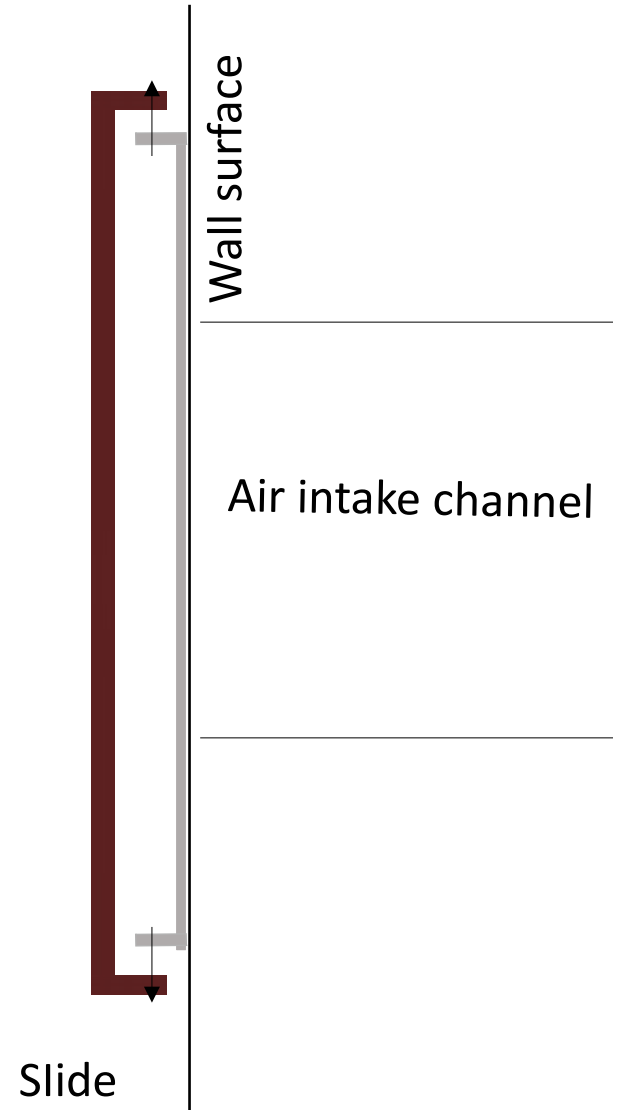

LumiveX - Avoid moisture damages with a snow cover for air intake channels

- High quality
- Small pressure drop
- Excellent snow and water protection

For all buildings, especially for apartment houses equipped with flat specific ventilation systems

EAN: 6415888238508

Dimensions:

350 x 350 x 51-58 mm
(for 160 and 200 mm diameter
channels. Available also for 250
mm channels)

vexsolutions

+358 40 092 7706, +358 40 041 3370

info@vex.fi, www.vex.fi

Technical support: tuki@vex.fi